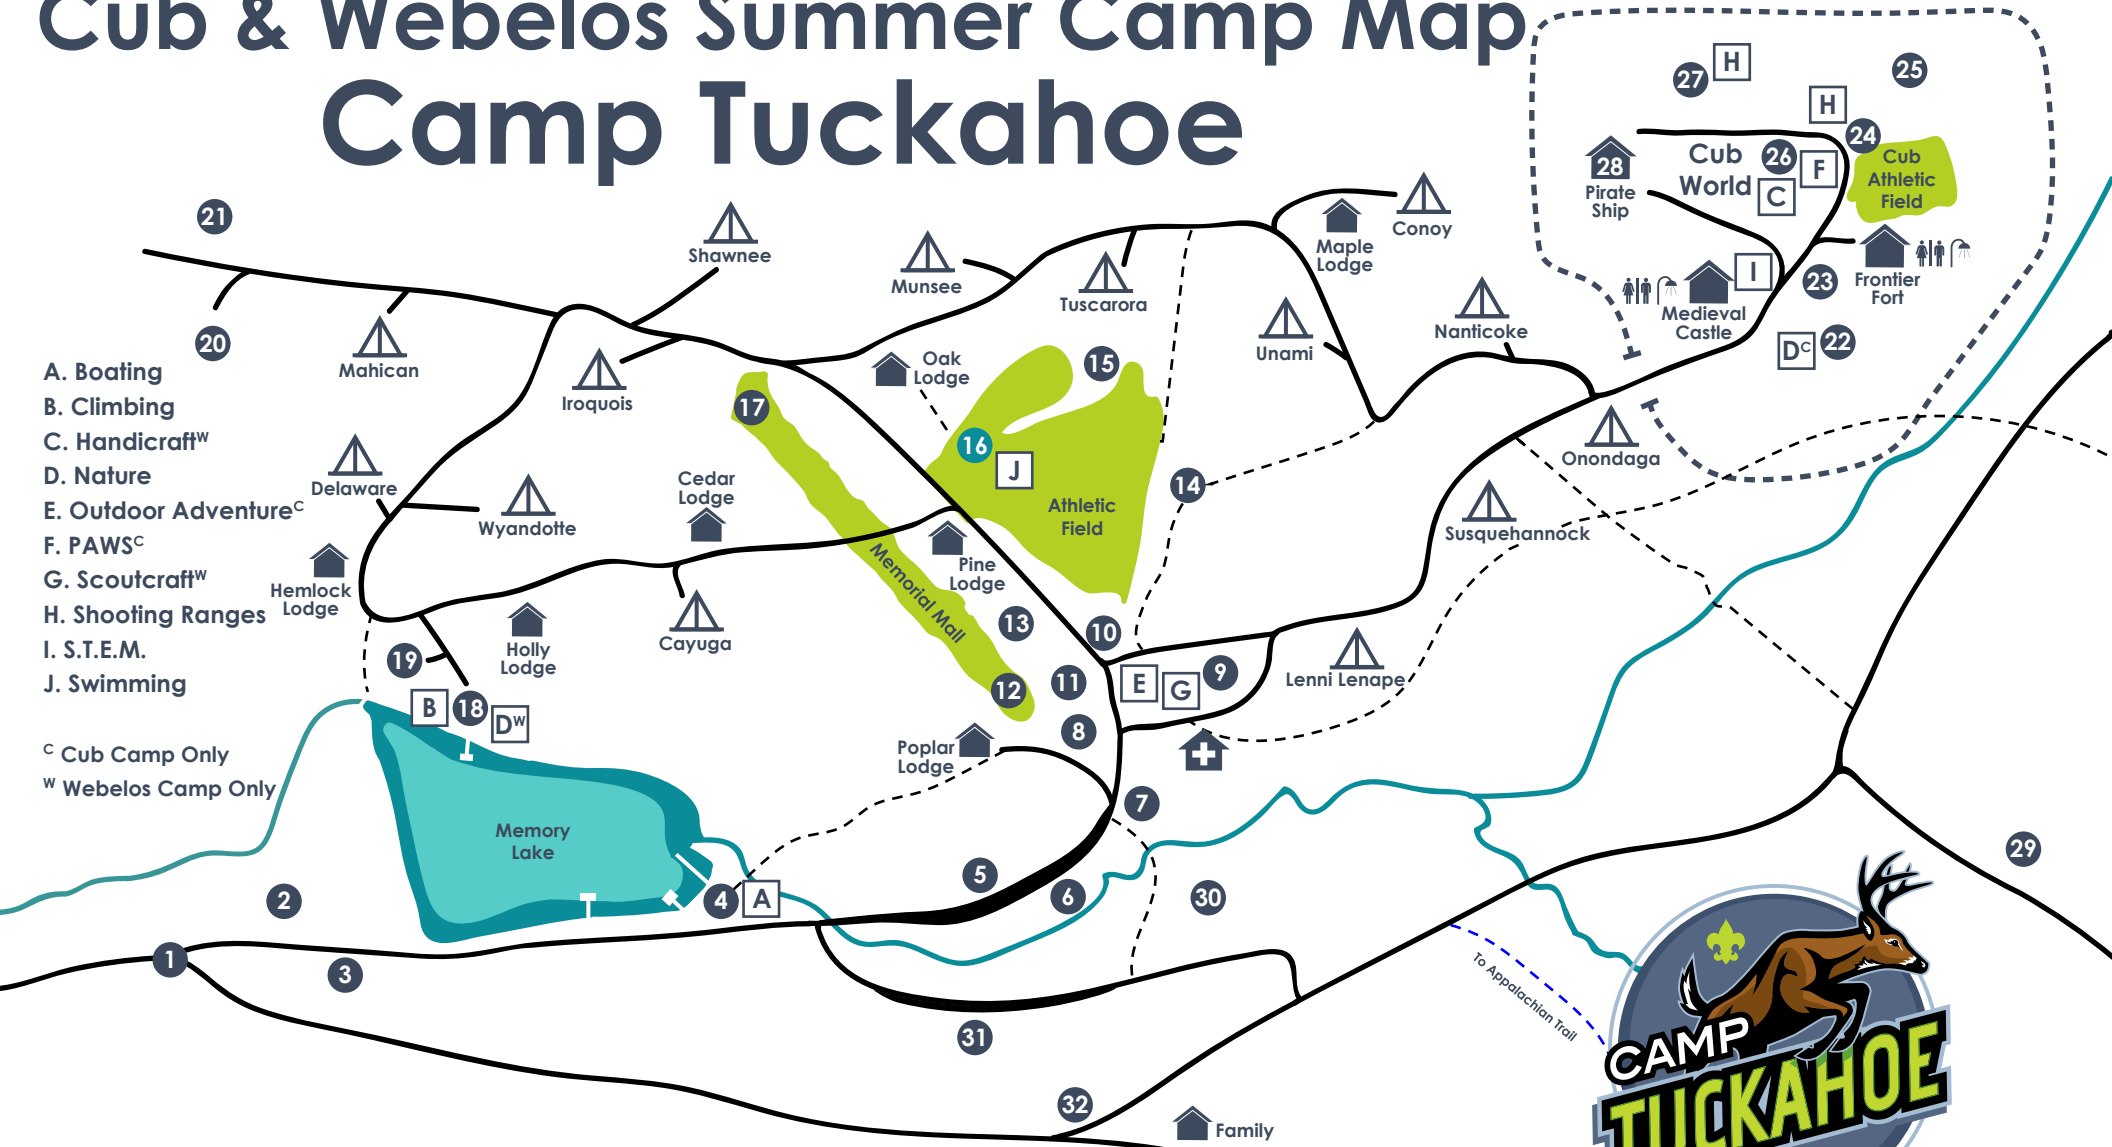

Cub & Webelos Summer Camp Map

Camp Tuckahoe

- A. Boating
- B. Climbing
- C. Handicraft^W
- D. Nature
- E. Outdoor Adventure^C
- F. PAWS^C
- G. Scoutcraft^W
- H. Shooting Ranges
- I. S.T.E.M.
- J. Swimming

^C Cub Camp Only
^W Webelos Camp Only

- | | | | |
|-------------------------------|-------------------------|------------------------------|-----------------------------------|
| 1. Main Gate | 9. Dining Hall | 17. Chapel | 25. Mine & Physical Fitness Trail |
| 2. Maintenance & Storage Yard | 10. Campmaster Building | 18. Nature Lodge | 26. Cub Scout Pavillion |
| 3. Ranger Residence | 11. Flag Plaza | 19. Climbing Tower & Zipline | 27. Cub BB Range |
| 4. Boat Docks | 12. Outdoor Chapel | 20. Scout Archery Range | 28. Pirate Ship |
| 5. Main Parking Lot | 13. Scout Pavillion | 21. Rifle Range | 29. Shotgun Range |
| 6. Conference Center | 14. Campfire Circle | 22. Treehouse | 30. Staff City |
| 7. Camp Office | 15. Outdoor Showers | 23. Teepee Village | 31. Auxiliary Parking |
| 8. Trading Post | 16. Pool | 24. Cub Archery Range | 32. RV Parking |

To Appalachian Trail

	Main Road		Walking Trail
	Health Lodge		Cabins
	Campsite		Restrooms
	Showers		Dumpsters