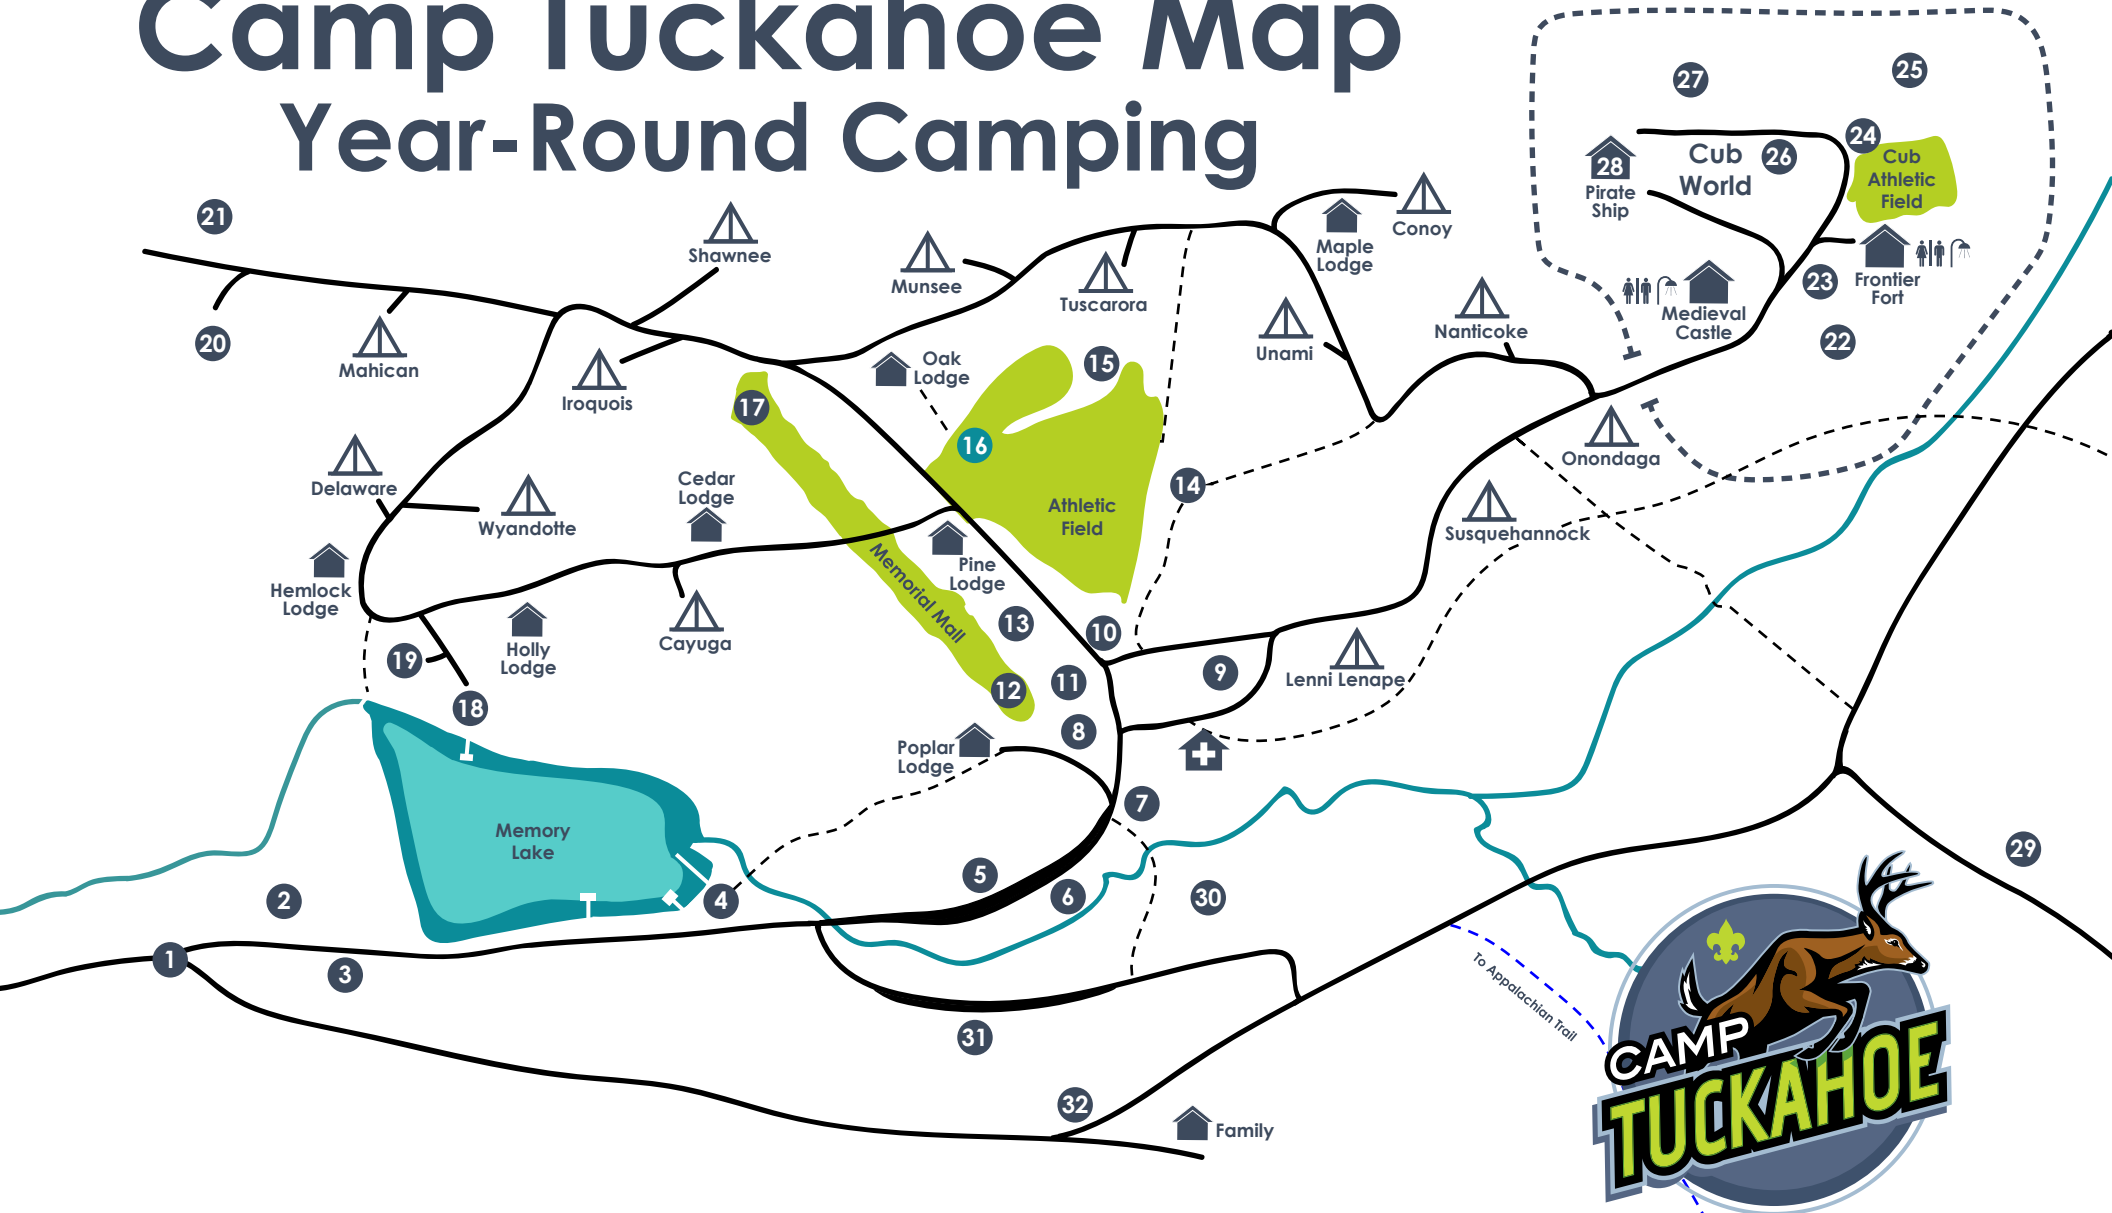

# Camp Tuckahoe Map

## Year-Round Camping

- 1. Main Gate
- 2. Maintenance & Storage Yard
- 3. Ranger Residence
- 4. Boat Docks
- 5. Main Parking Lot
- 6. Conference Center
- 7. Camp Office
- 8. Trading Post

- 9. Dining Hall
- 10. Campmaster Building
- 11. Flag Plaza
- 12. Outdoor Chapel
- 13. Scout Pavillion
- 14. Campfire Circle
- 15. Outdoor Showers
- 16. Pool

- 17. Chapel
- 18. Nature Lodge
- 19. Climbing Tower & Zipline
- 20. Scout Archery Range
- 21. Rifle Range
- 22. Treehouse
- 23. Teepee Village
- 24. Cub Archery Range

- 25. Mine & Physical Fitness Trail
- 26. Cub Scout Pavillion
- 27. Cub BB Range
- 28. Pirate Ship
- 29. Shotgun Range
- 30. Staff City
- 31. Auxiliary Parking
- 32. RV Parking

Main Road	Walking Trail
Health Lodge	Cabins
Campsite	Restrooms
Showers	Dumpsters